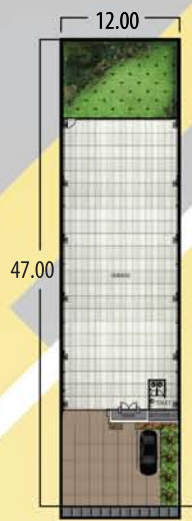

T12 (12m x 30m)

INFRASTRUCTURES & FACILITIES

- Wide roads with green parks landscaping
- Large drainage networks
- 24 hours security & Fire Brigade
- Integrated with worker's dormitory
- Strategic location, 46 km East Jakarta
- Hotel, restaurant, bank, hospital, school, mall, golf & country club, police resort & military resort, public transportation

SPECIFICATION

• Factory and Office Floor	: Reinforced concrete, 15 cm floor thickness
• Driveway / Parking Area	: Reinforced concrete, 15 cm floor thickness/Asfalt
• Factory Ventilation	: Natural blower ventilation
• Clean Water Installation	: PVC piping
• Sanitary	: Squatting closet + mono block second floor
• Building Structure	: Steel frame
• Wall	: Brick wall, plastered
• Roof	: Corrugated metal sheet: Galvanized wire fencing
• Factory Main Door	: Folding door
• Door / Window	: Glass with aluminium frame (frontage) Wooden frame with double teak wood (toilets)
• Power Supply	: 4400 Watt
• Clean Water Supply	
• Pantry	: Stainless steel kitchen sink
• Telephone	: 1 Line